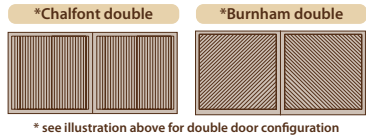

Masta-Gear doors have edge-to-edge timber all round

You won't see this on Woodrite doors - an exposed steel chassis detracting from the beauty of edge to edge timber.

solid-built cedar

THE BALMORAL RANGE is made with selected cedar mouldings, cedar tongue and groove boards and raised and fielded cedar panels depending on design. Doors are of solid-construction onto Masta-Gear in standard or made to measure sizes as listed.