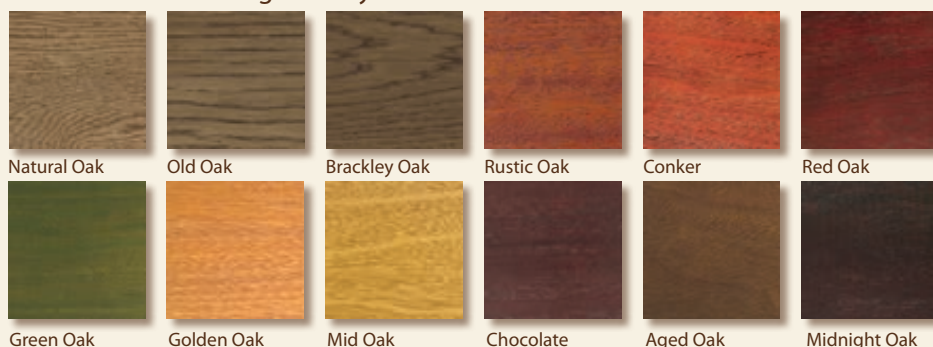

Cedar - Somerset, Buckingham, Balmoral & York ranges

FINISHES FOR CEDAR DOORS

Light Oak, Antique Oak, Chestnut, Mahogany, Walnut, Burnt Oak, Teak, Pale Oak

Silver, Silver Grey, Ice Silver, Slate Grey

RAL

White or Grey primer (Please state when ordering)

Some doors will be made from predominantly darker timbers and some will be made from predominantly lighter timbers. Each will have a different density for the same colour finish so if you are matching to other timbers talk to our customer services team about samples.

Single doors ≤ 10'0" wide
Double doors > 10'0" wide

Idigbo - Warwick Ranges - fully finished as standard

Free sample service

Woodrite offers a free sample service to help provide a more accurate example of finishes (not withstanding the notes on natural variation above).

Oak - Monmouth ranges - fully finished as standard

Idigbo, Oak & Accoya are available in any RAL colour or matched to paint colour included in the price.

Accoya - Thetford Ranges - fully finished as standard