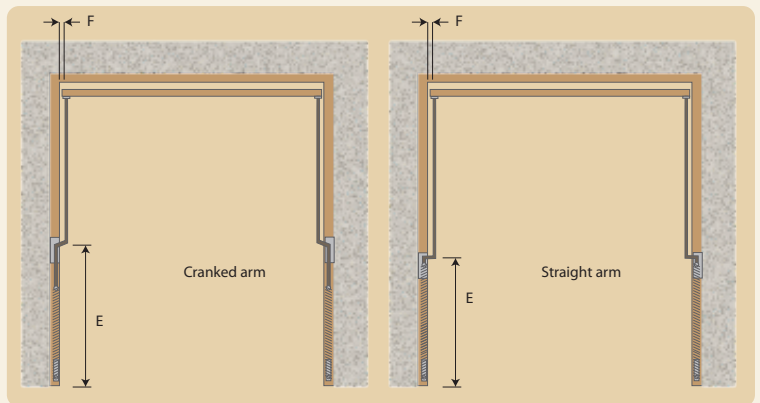

DOOR HEIGHT																	
		Masta-Gear Cranked				Masta-Gear Straight				Super-Chassis Single Straight				Super-Chassis Plus Cranked		Super-Chassis Double Straight			
		1981	2134	1981	2134	2286	2438	1981	2134	2286	2438	1981	2134	1981	2134	2286	2438		
		6'6"	7'0"	6'6"	7'0"	7'6"	8'0"	6'6"	7'0"	7'6"	8'0"	6'6"	7'0"	6'6"	7'0"	7'6"	8'0"		
E		1050	1126	820	972	1073	1225	1005	1080	1155	1230	1105	1260	1145	1205	1265	1325		
F		23	23	63	63	63	63	45	45	55	55	55	55	55	55	55	55