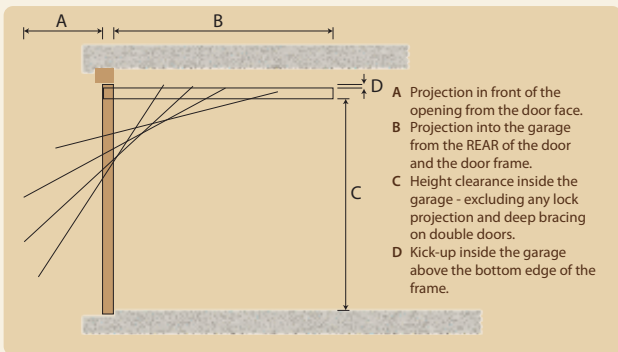

DOOR HEIGHT																	
		Masta-Gear Cranked				Masta-Gear Straight				Super-Chassis Single Straight				Super-Chassis Plus Cranked		Super-Chassis Double Straight			
		1981	2134	1981	2134	2286	2438	1981	2134	2286	2438	1981	2134	1981	2134	2286	2438		
		6'6"	7'0"	6'6"	7'0"	7'6"	8'0"	6'6"	7'0"	7'6"	8'0"	6'6"	7'0"	6'6"	7'0"	7'6"	8'0"		
E		1050	1126	820	972	1073	1225	1005	1080	1155	1230	1105	1260	1145	1205	1265	1325		
F		23	23	63	63	63	63	45	45	55	55	55	55	55	55	55	55