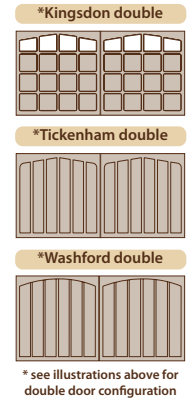

Drawings illustrate a single 7'0" x 7'0" door. Over 10'6" wide double doors have the appearance of two single doors side by side unless shown otherwise (marked with *). Under 10'6" wide doors employ repeated features or wider features to achieve well balanced proportions.

MADE TO MEASURE SIZE Retractable Up & Over Gear By width

Masta Gear doors available from 6'0" - 8'0" high on all widths.
Super-Chassis doors available 6'0" - 8'0" high on doors up to 9'0" wide 6'0" - 7'6" high on doors from 10'0" to 13'0" wide and 6'0" - 7'0" high on doors from 13'0" - 16'0" wide