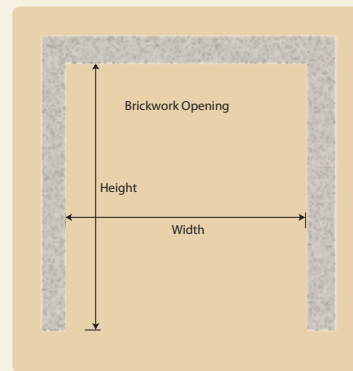

Frames

Dimension for each frame type as shown in the table.

Dimension	Super-Chassis Canopy 60mm steel frame	Super-Chassis Retractable 75mm steel frame	70mm x 70mm timber frame (single doors only)	70mm x 90mm timber frame	Personnel 70mm rebated timber frame (20mm rebate)
L	60mm	75mm	70mm	70mm	50mm
H	49mm	49mm	70mm	70mm	50mm
D	40mm	40mm	70mm	90mm	70mm