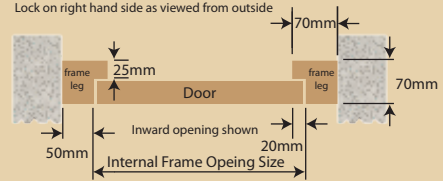

Between

Personnel to a Woodrite Timber Rebated Frame