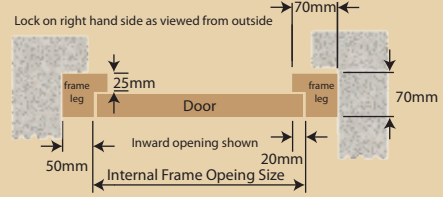

Personnel to a Woodrite Timber Rebated Frame