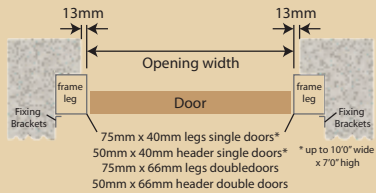

Clearances & Dimensions

Doors should be fitted to a Woodrite steel frame or timber goalpost type frame. Doors can be fitted within or behind the garage reveal - see the details shown right

When fitting within the reveal a 3mm gap for timber frames and 5mm gap for steel frames on all three sides should be included in the size to allow for brickwork coursing tolerances.

Door sizes represent the inside dimensions of the frame. Up and over door sizes are approximately 19mm narrower and 25mm shorter to allow for operating clearances and tolerances.

A 19 mm square weather bead should always be fitted to the under-side of the door frame lintel in front of the door to hide the top gap. This feature is integral on Woodrite steel up and over frames.

Between the reveal fixing up & over

Super-Chassis to a Woodrite Steel Frame