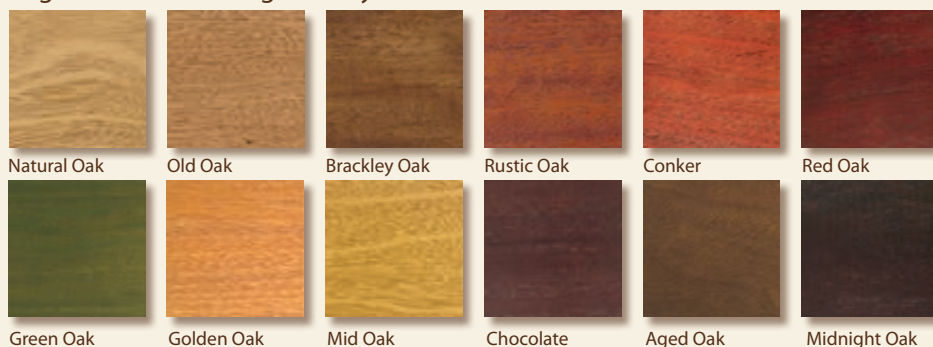

Idigbo - Warwick Ranges - fully finished as standard

Free sample service

Woodrite offers a free sample service to help provide a more accurate example of finishes (not withstanding the notes on natural variation above).

If a sample has not been requested we reserve the right to refuse any claim on colour variance as photographic and printing processes make it impossible to guarantee colours from this brochure and images are intended as a guide only.