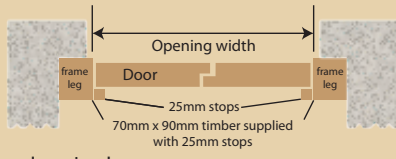

Between & behind the reveal fixing side hinged & personnel

Side hinged to a Woodrite Timber Frame

Outward opening shown