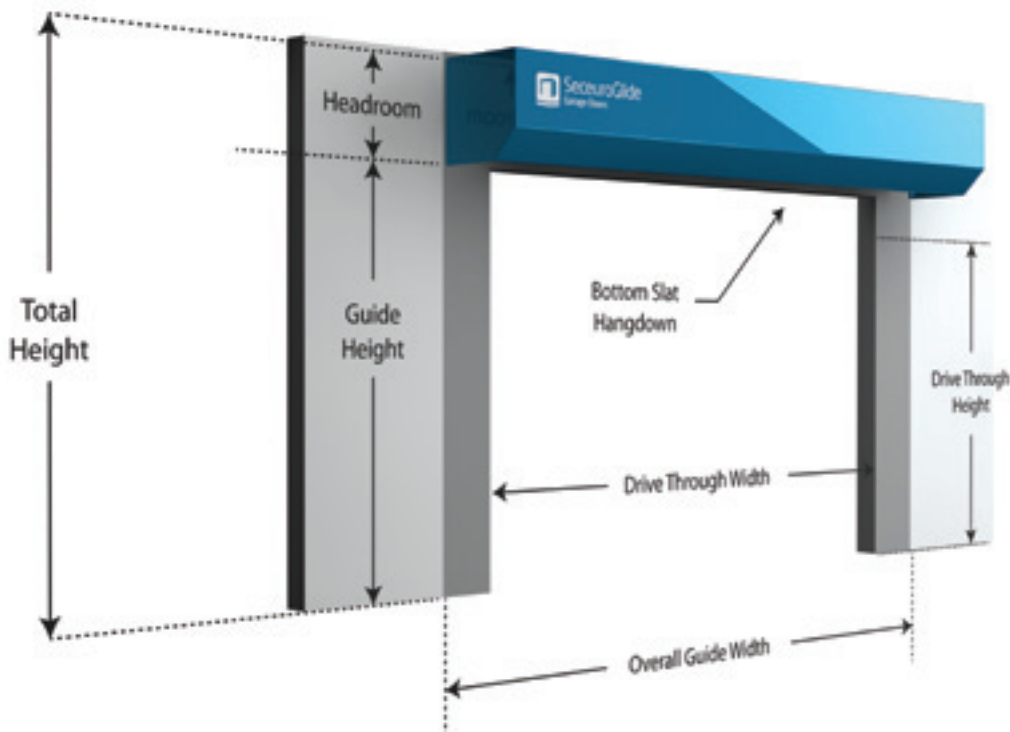

How to measure for your garage door.

Fitting Requirements

Headroom requirements

- SeceuroGlide and SeceuroGlide Excel require a minimum of 300 mm headroom for doors up to 2500 mm in opening height and 350 mm headroom for door up to 3500 mm opening height
- SeceuroGlide Manual requires a minimum headroom of 300 mm
- SeceuroGlide Compact requires just 205 mm headroom for doors with an opening height up to 2150 mm

External doors

In applications where the door is installed externally the remote control system must be installed either inside the garage or in a waterproof box (not included).

The bottom slat transmitter must always be installed on the internal face of the door and is not suitable for applications where it will be exposed to weather or excessive moisture due to condensation.

SeceuroGlide Excel restrictions

SeceuroGlide Excel is not available as supply only as it must be installed by a trained installer. SeceuroGlide Excel can not be installed externally. The door must be installed so that the entire coil is above the opening. The low level external override option is not available for SeceuroGlide Excel. In cases where the garage door is the only means of entry to the garage a battery backup will be required. All SeceuroGlide Excel doors are supplied with 90 mm guide rails as standard.

Extreme weather conditions

High winds and high temperatures on double doors can cause increased deflection of the door. It is the installer's responsibility to ensure that the door is spaced off the wall sufficiently to allow for door movement during these extreme weather conditions.

Measuring your garage door

Watch our how to measure your garage door video at www.sws.co.uk/qr/d16b2f