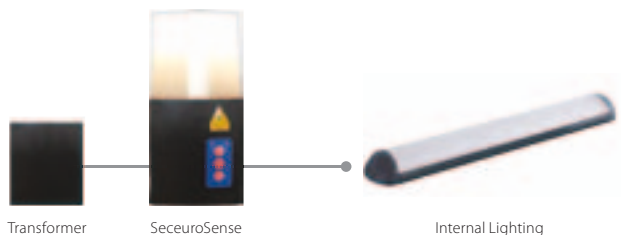

Internal Lighting