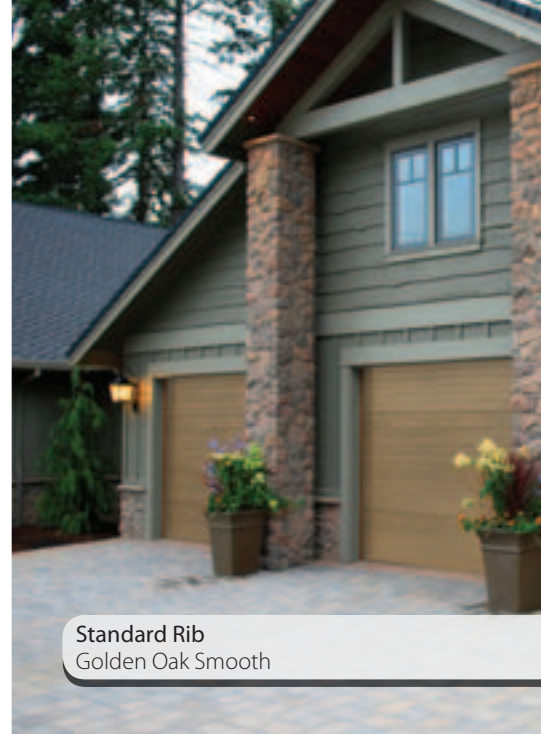

Styles and Finishes

Styles

Choose from our range of panel designs, colours & finishes to find the perfect look for your home. Each panel design – Georgian Cassette, Wide Rib or Standard Rib has a unique character ranging from classic to cutting edge.

Standard Rib
Golden Oak Smooth

Colours

Then consider woodgrain embossed, a natural looking wood texture or the more modern smooth finish. And finally the colour. All panels are available in white or a range of optional RAL colours to suit the look of your home. Alternatively Golden Oak or Rosewood are now available in our ribbed panel designs.

A full range of RAL colours are available on all doors in the SeceuroGlide Sectional range. Please note installation limitations apply for doors with a black finish please consult your installer for more details.

As good as wood...

Our range of smooth Golden Oak & Rosewood finishes have the appearance of authentic hardwood. A detailed graining process, produces a realistic, natural-looking smooth wood appearance. And the surface won't warp, crack or rot like timber.