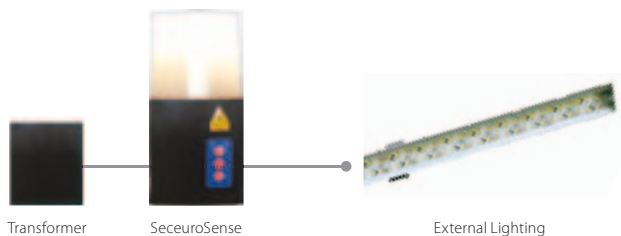

Lighting Options

External Lighting