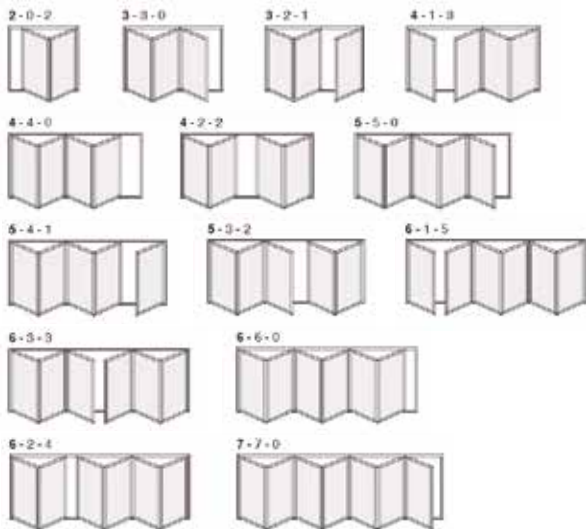

KAWNEER ALUMINIUM

SCHÜCO ALUMINIUM

Also available:

- Patio Doors
- Entrance Doors
- French Doors
- Flat Roof Lights
- Lantern Roofs
- Box Sash Windows
- Aluminium Windows

KAT

A SUPERIOR ANIMAL ALTOGETHER.

Opening configurations

There are many configuration options, the most popular of which are shown here. All designs are available as inward or outward opening.

Consider having blinds fitted inside the double glazed unit.

Key features