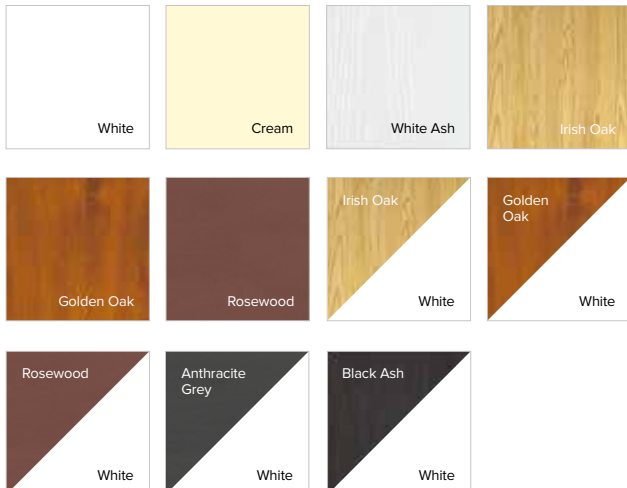

Door hardware

- Vanguard Master handle exclusive to KAT, available in Gold, Brushed Steel, Chrome, Anthracite Grey, White and Black.

Door colour options

These are KAT's standard door colours, you can choose from hundreds of RAL colours for your bespoke Bifold Door.