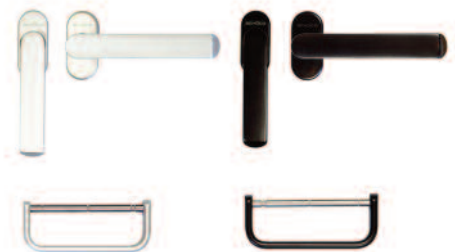

Options

- 4mm low threshold
- Trickle vent room ventilation

Handles available in:

- Anodised Silver
- Black

KAT take your security very seriously and fit Ultion cylinder locks to all our KAT Bifold doors.