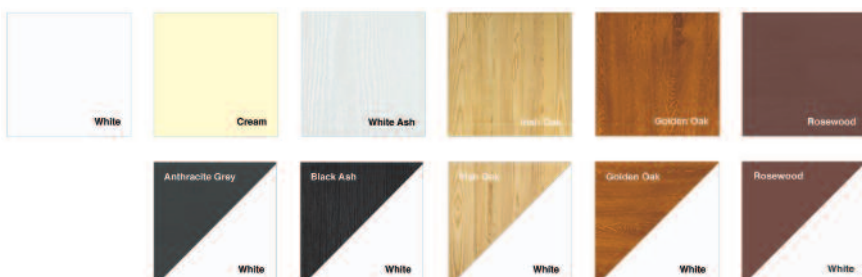

STANDARD THRESHOLD

LOW THRESHOLD OPTION

CHOICE OF COLOURS AND FOIL FINISHES INCLUDING DUAL COLOURS

Threshold Options

- 65mm Standard fully weathered Threshold
- 30mm non-weathered low threshold
- 15mm Room Divider.