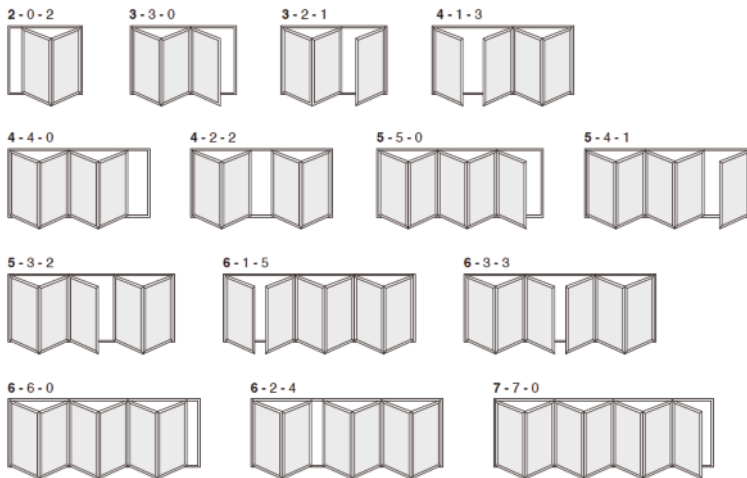

Lantern roofs

Box sash windows

Aluminium windows

Life Engineered

Opening configurations:

There are many configuration options, the most popular of which are shown here. All designs are available as inward or outward opening. A max width of 6.6 metres can be achieved with a 6 sash ALuK bifold and 7.2 metres with a Schüco bifold door.