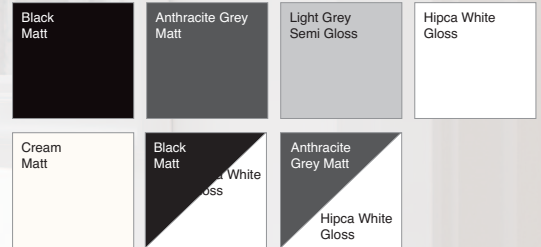

02_ Aluminium

Bifold doors

ALuK GB BSF70

With open plan living becoming more popular, our desire for more light and space in our homes is growing and bifold doors have become a phenomenon.

KAT Aluminium bifold doors are made to bespoke sizes to suit your project and are available in seven colours from stock, including dual colours. KAT delivery times are industry leading.

Key Features

- 7 colours to choose from, including dual colours
- 54mm fully-weathered threshold tested to BS6375
- Designer door handles designed by and exclusive to KAT in six different finishes
- Special 'lay-flat' pop out intermediate handle
- Ultion triple star, diamond rated cylinder lock
- 10 year guarantee