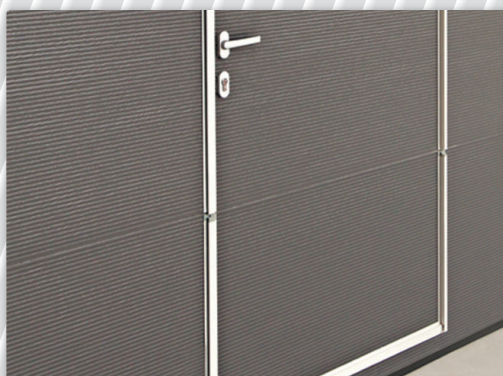

- Clear glazing or opaque smooth frosted £255.00 each
- Add £15.00 for opaque smooth frosting

STAINLESS STEEL FRAMED ROUND WINDOW

- Clear glazing or opaque smooth frosted £255.00 each
- Add £15.00 for opaque smooth frosting