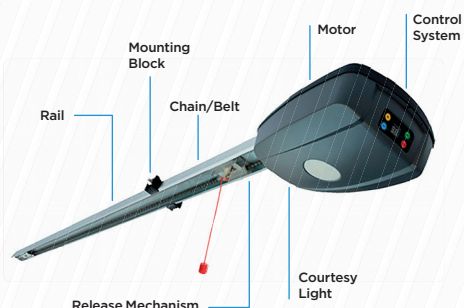

AVANTI GARAGE DOOR OPENERS

CE A reliable and robust motor recommended for use with all Alutech sectional garage doors, fully certified for CE compliance as part of a complete automated door package when fitted in combination with an Alutech sectional garage door.

Avanti motors are also a great option for your up and over style one piece garage doors, featuring a dedicated tip-up door function setting.

For more details on our motors visit www.jduk ltd.co.uk or call 01924 472924

Key Features

- Slim-line design
- Automatic safety reverse
- Fail safe locking mechanism - highly secure
- Courtesy light
- Easy remote control programming
- 7 year motor warranty
- Steel reinforced Kevlar belt systems
- Powerful 800nm motor

SPECIFICATION

Model	T8/800
Force	800n
Soft start / stop	Yes
Maximum width	6000mm
Maximum height	3000mm
Rail	Belt Drive
Boom make up	1 piece or 2 piece
Boom length	3120mm (3620mm with extension)
Overall installation depth	3300mm (3800mm with extension)
Minimum installation depth	45mm
Minimum installation depth with Battery Backup	85mm
Radio frequency	433mhz keeloq
Motor warranty	7 years
General warranty	2 years